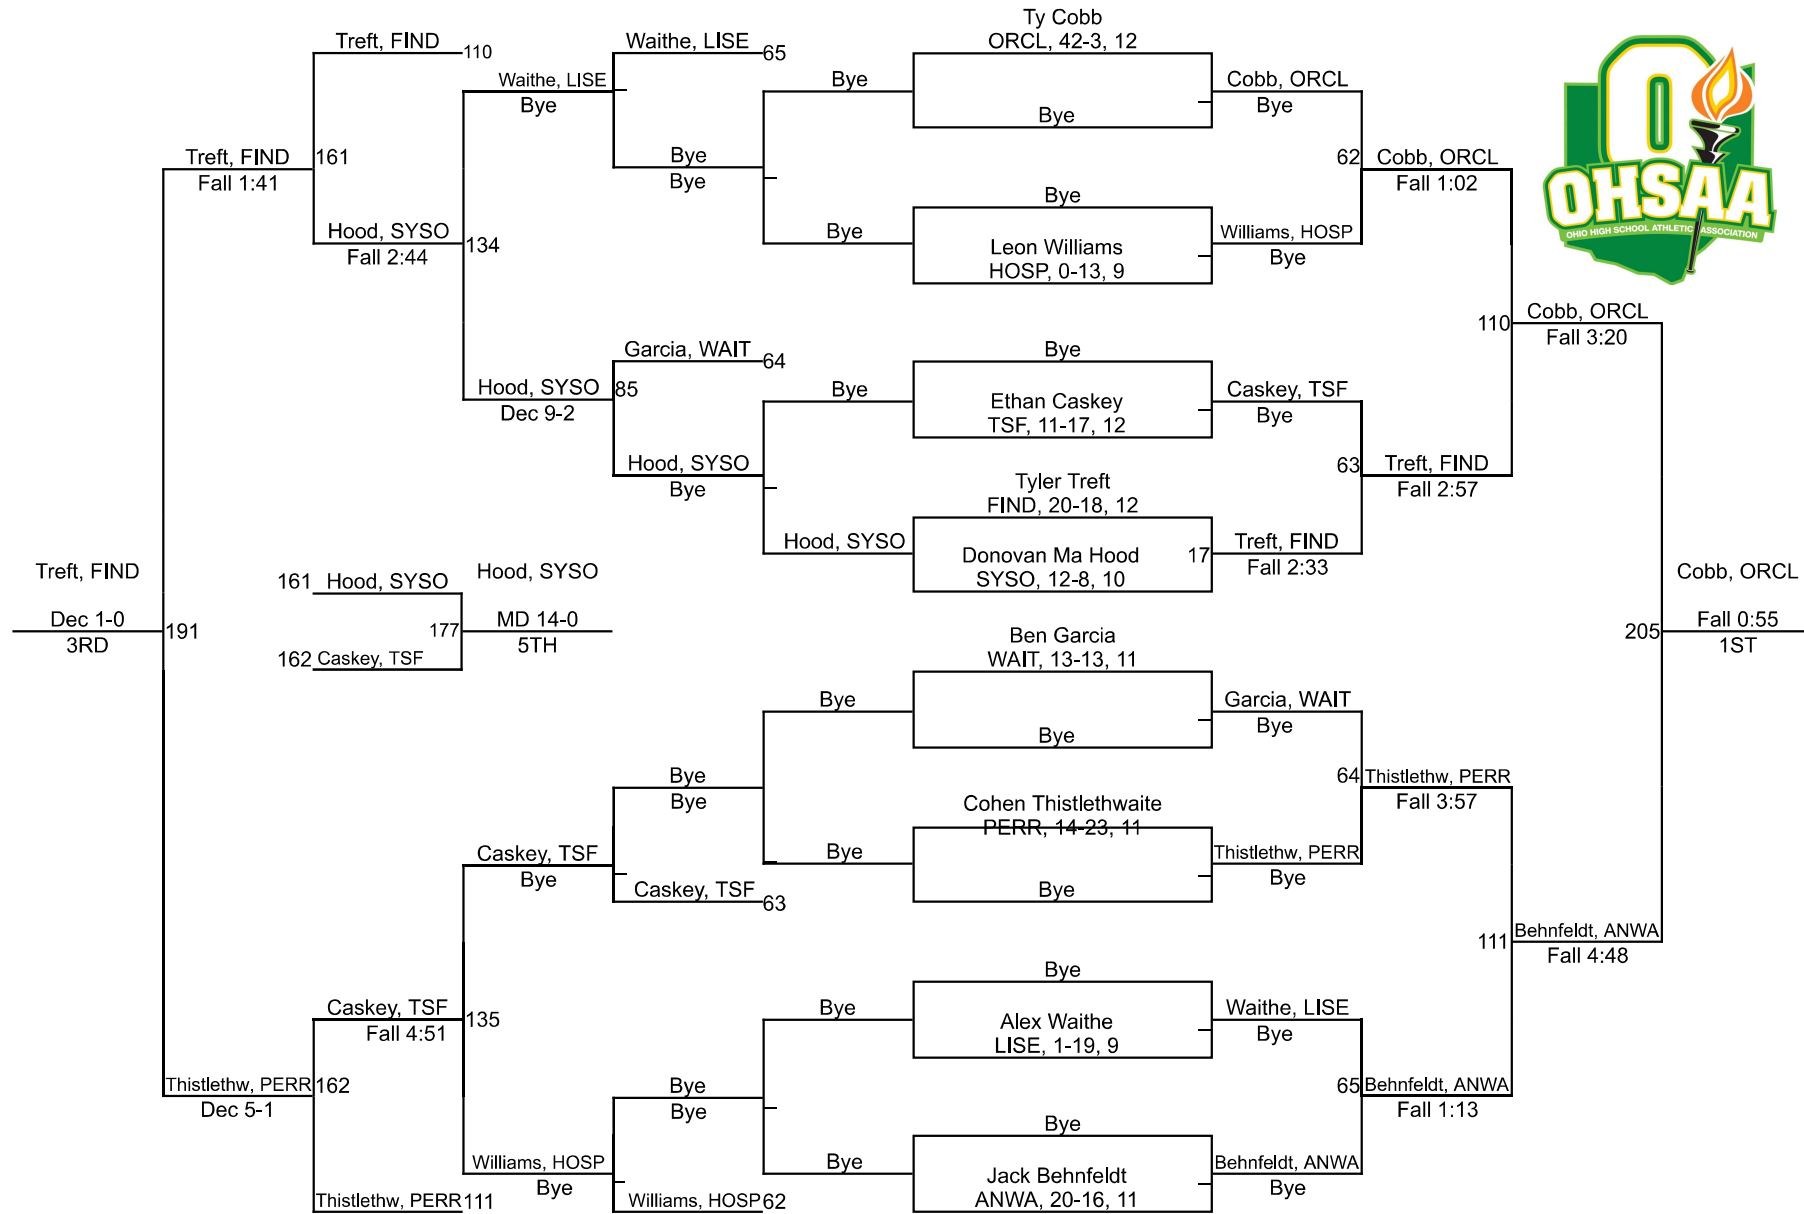

2022 Division 1 Oregon Clay Sectional

215