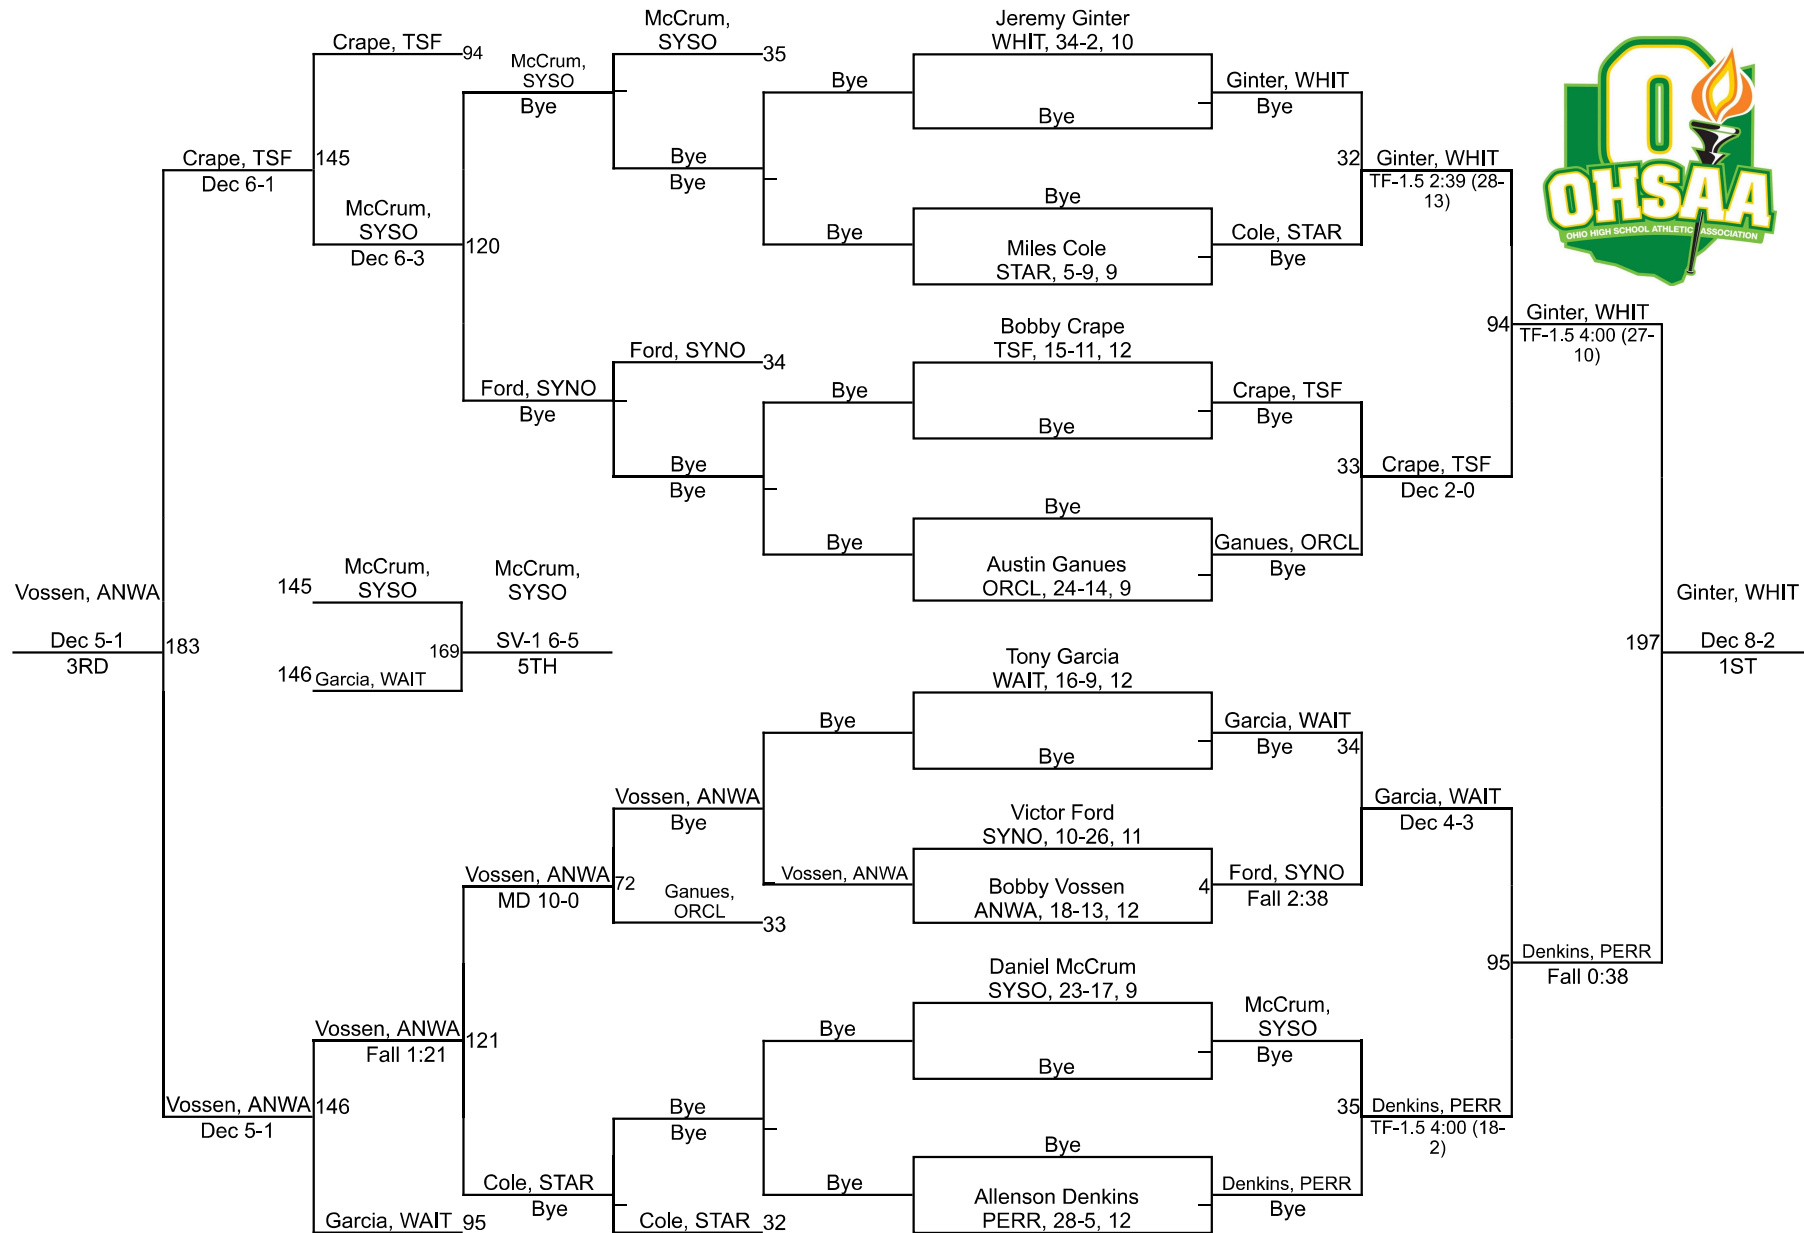

2022 Division 1 Oregon Clay Sectional

132