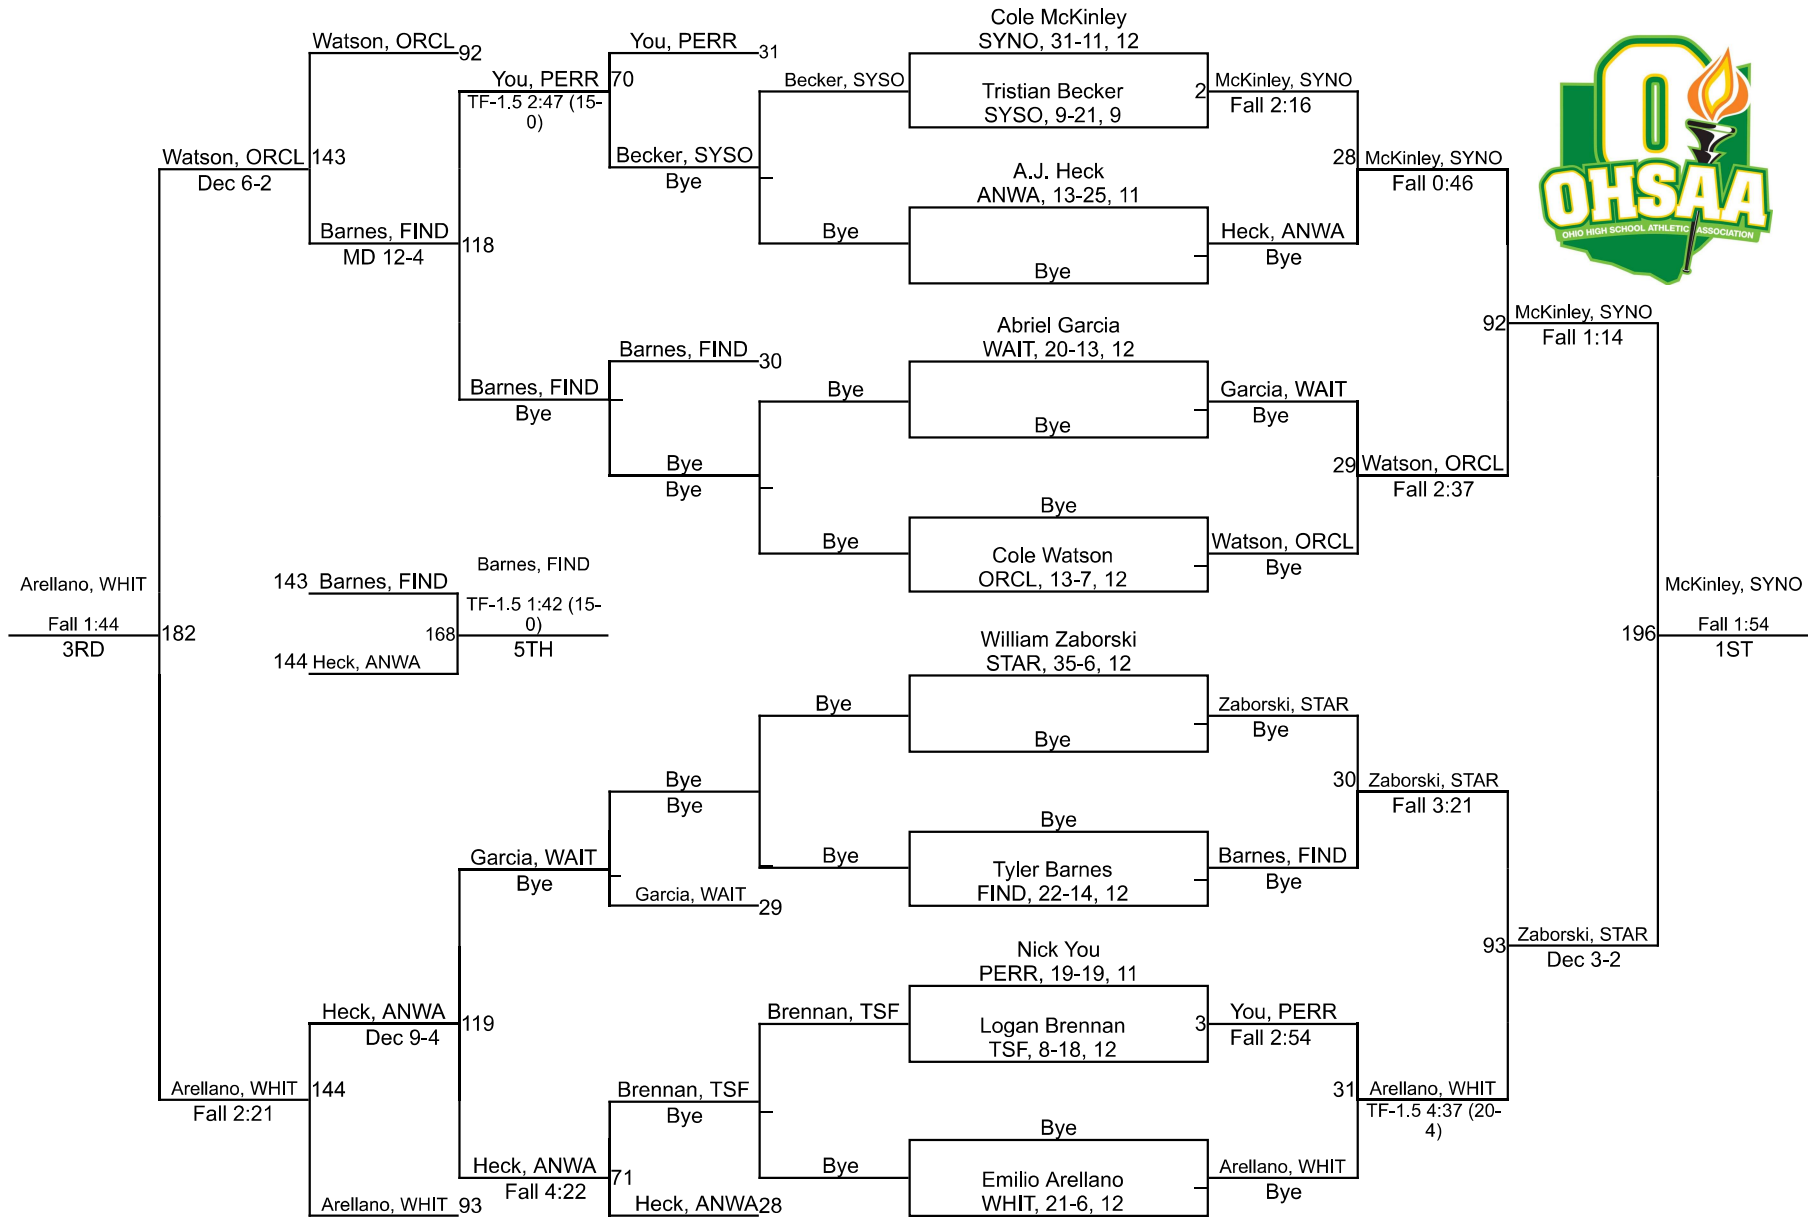

2022 Division 1 Oregon Clay Sectional

126