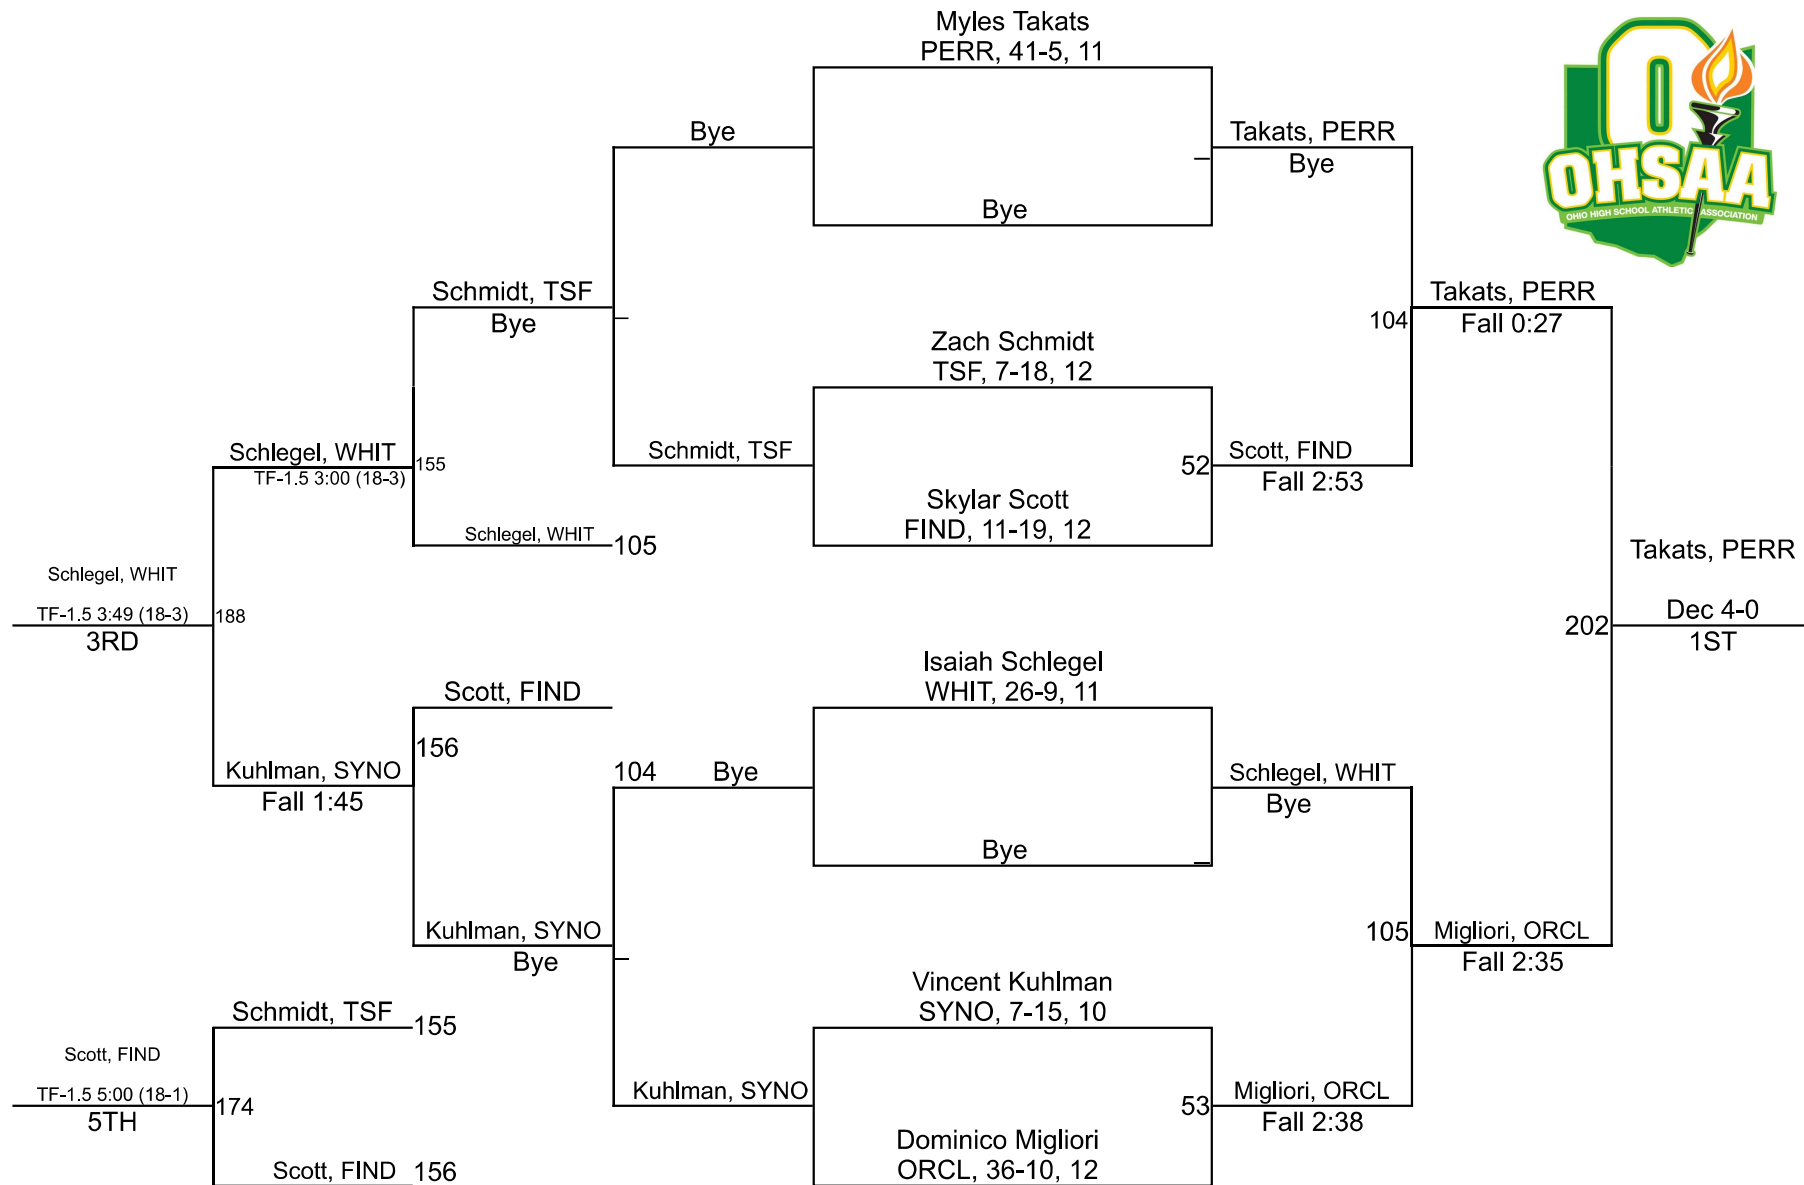

2022 Division 1 Oregon Clay Sectional

165