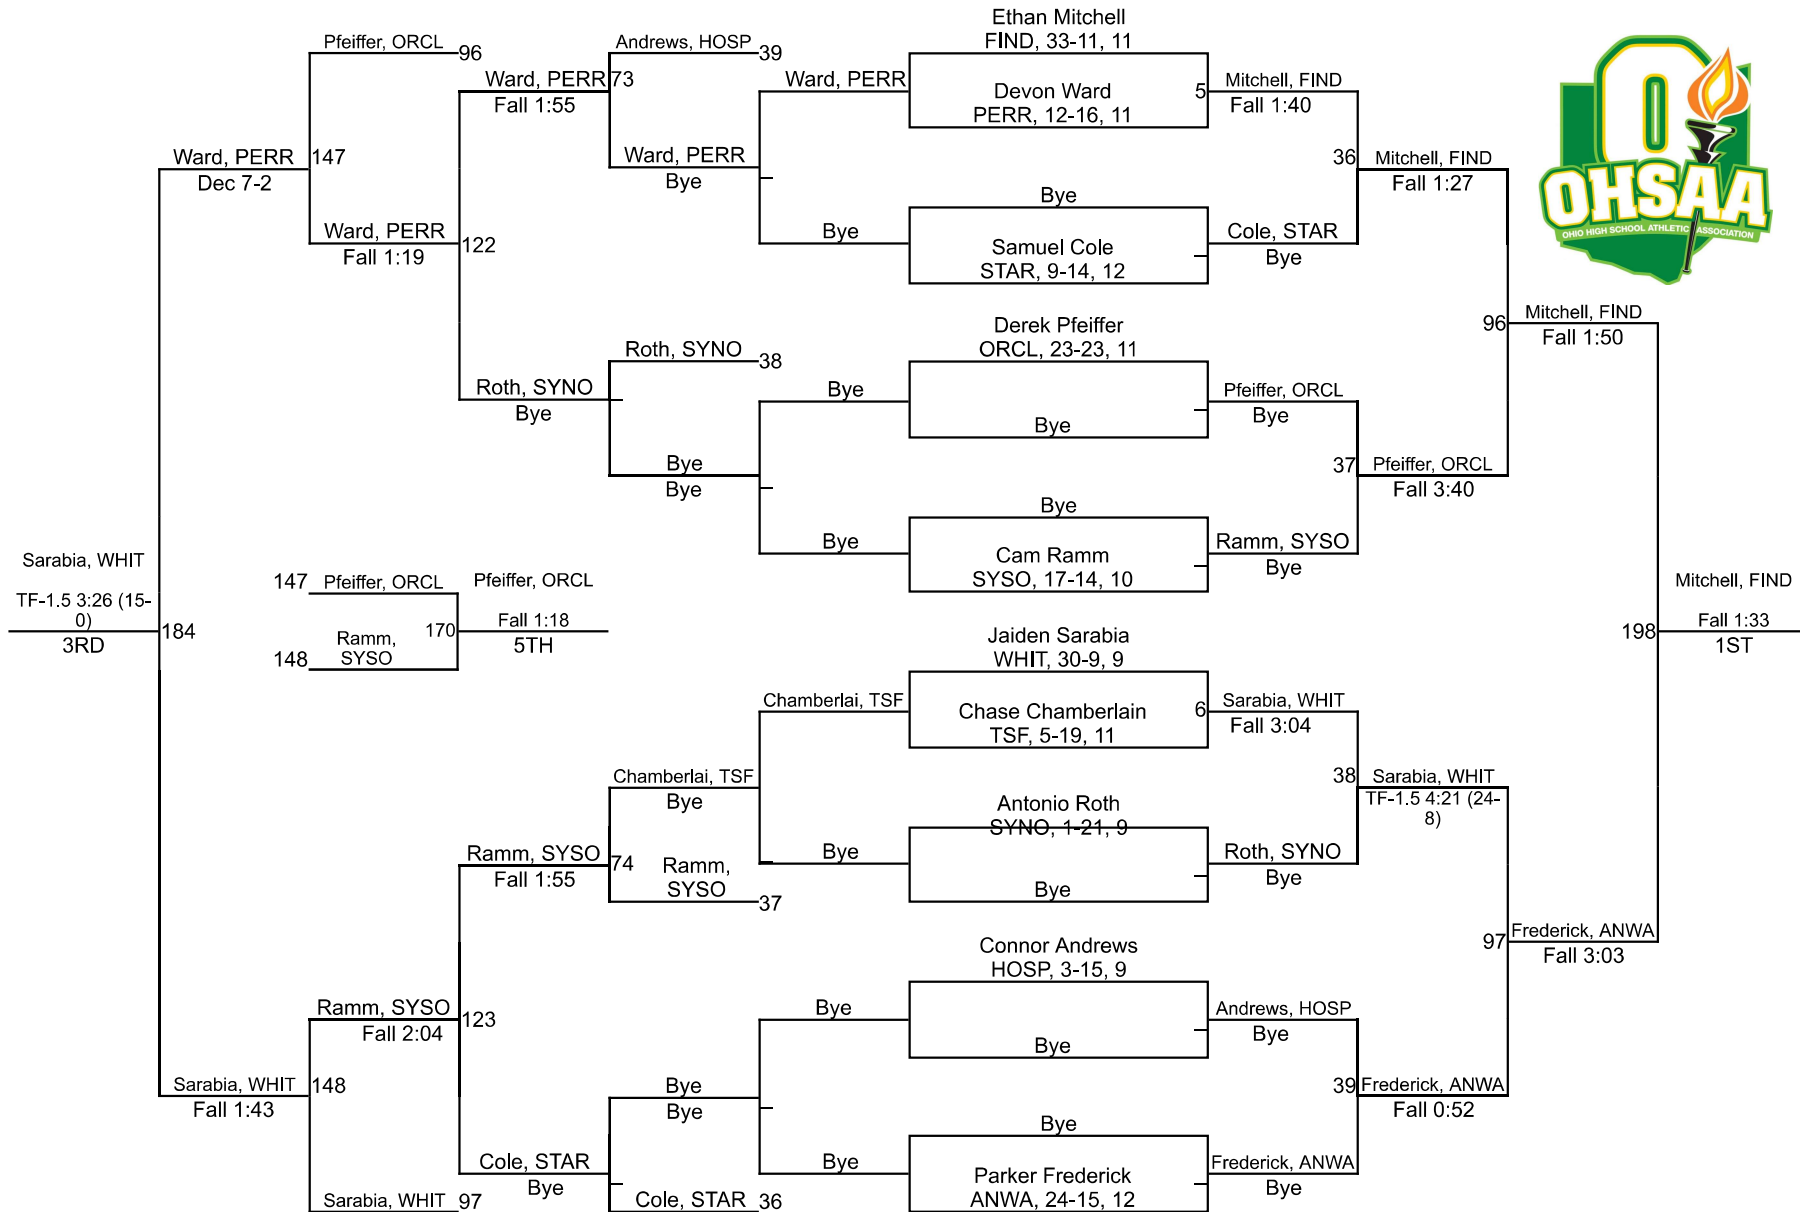

2022 Division 1 Oregon Clay Sectional

138