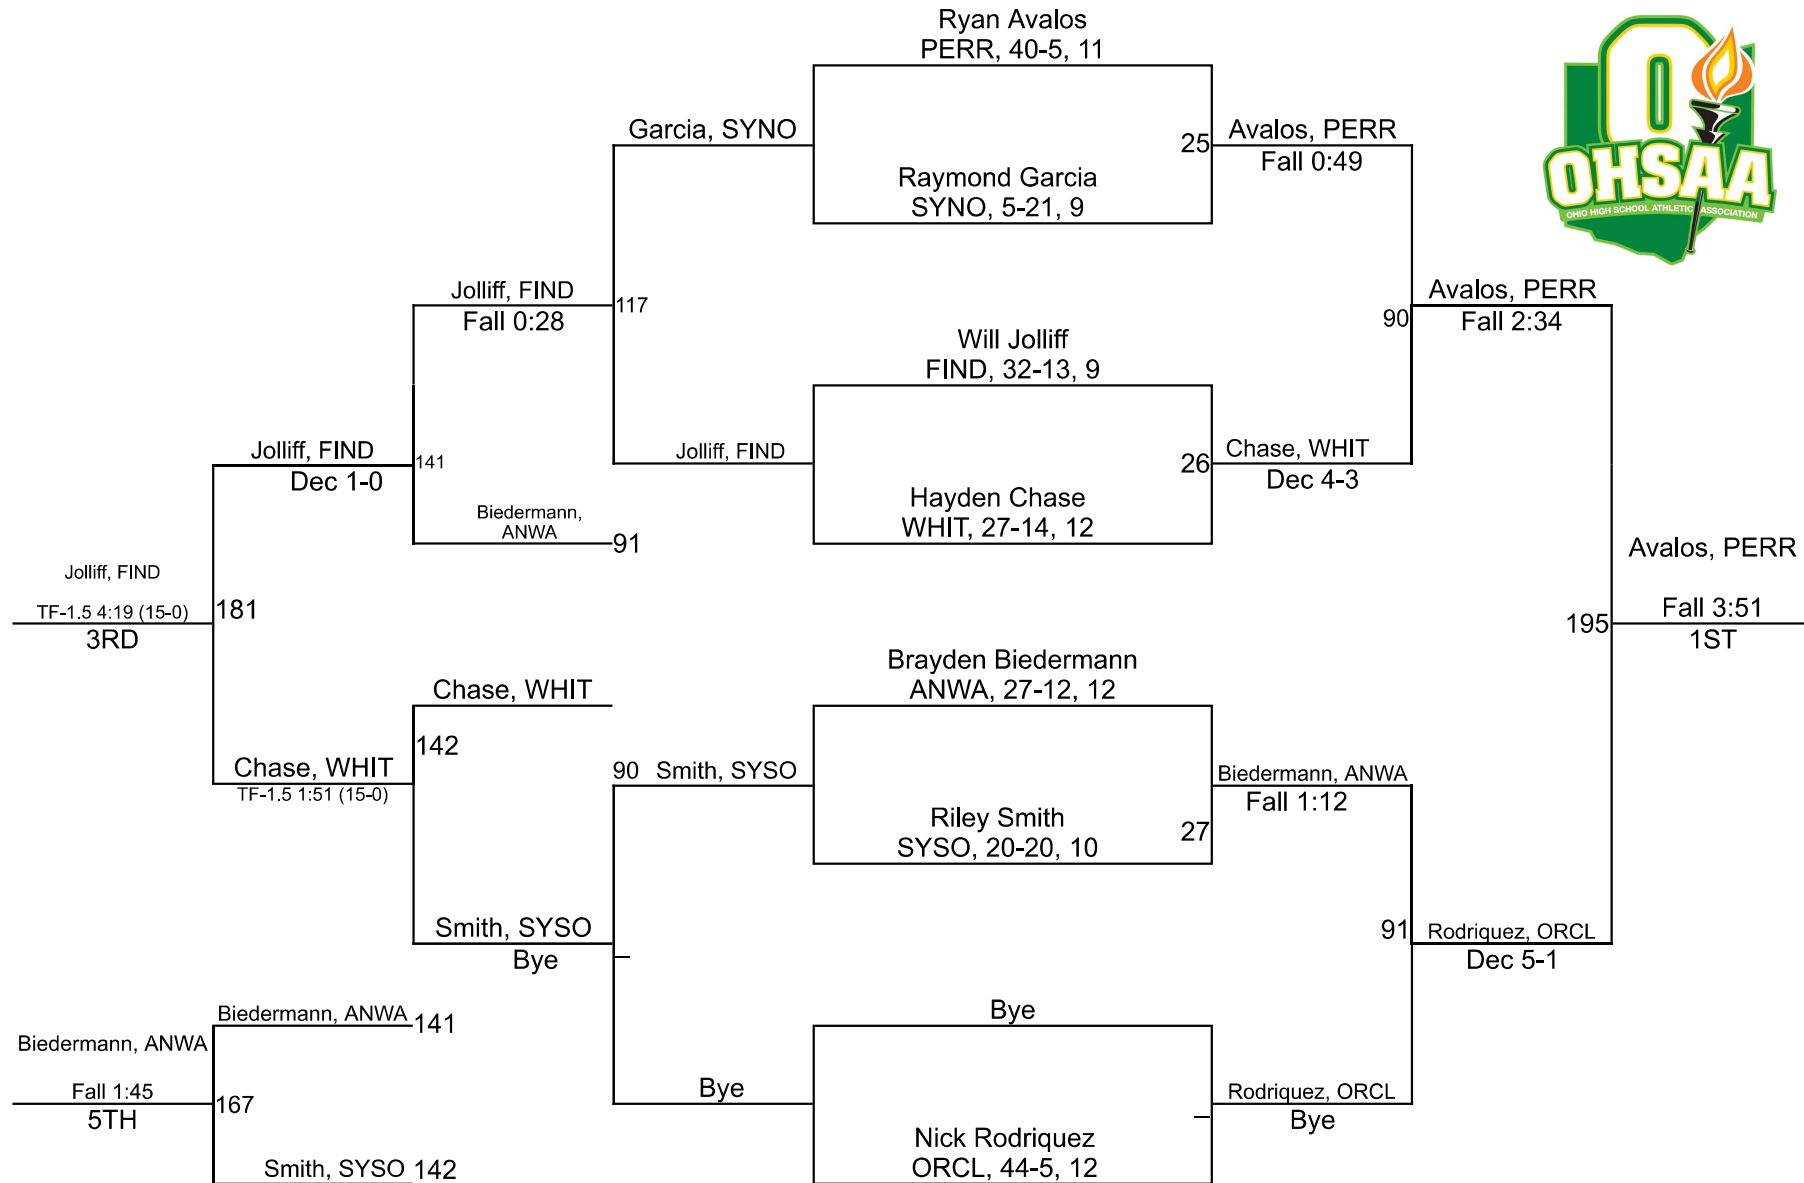

# 2022 Division 1 Oregon Clay Sectional

120