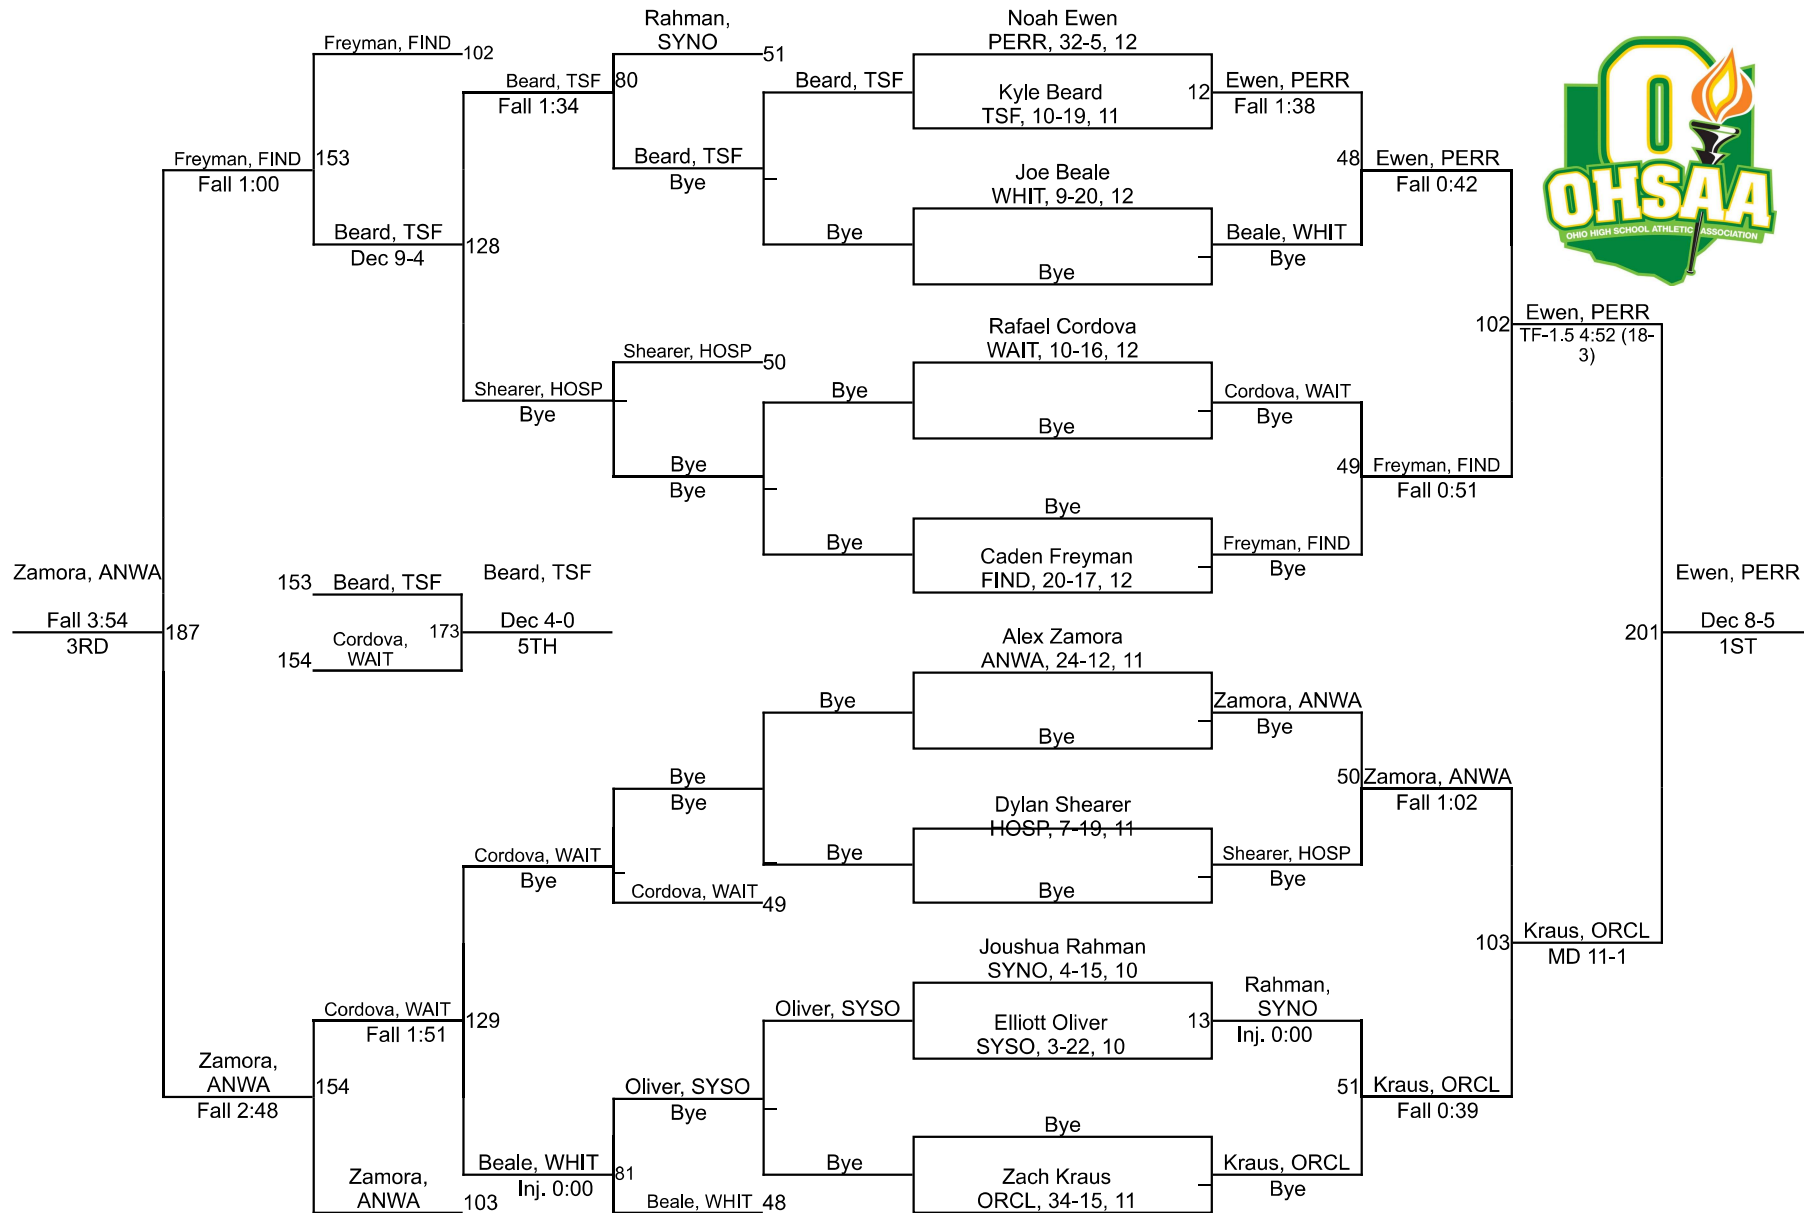

2022 Division 1 Oregon Clay Sectional

157