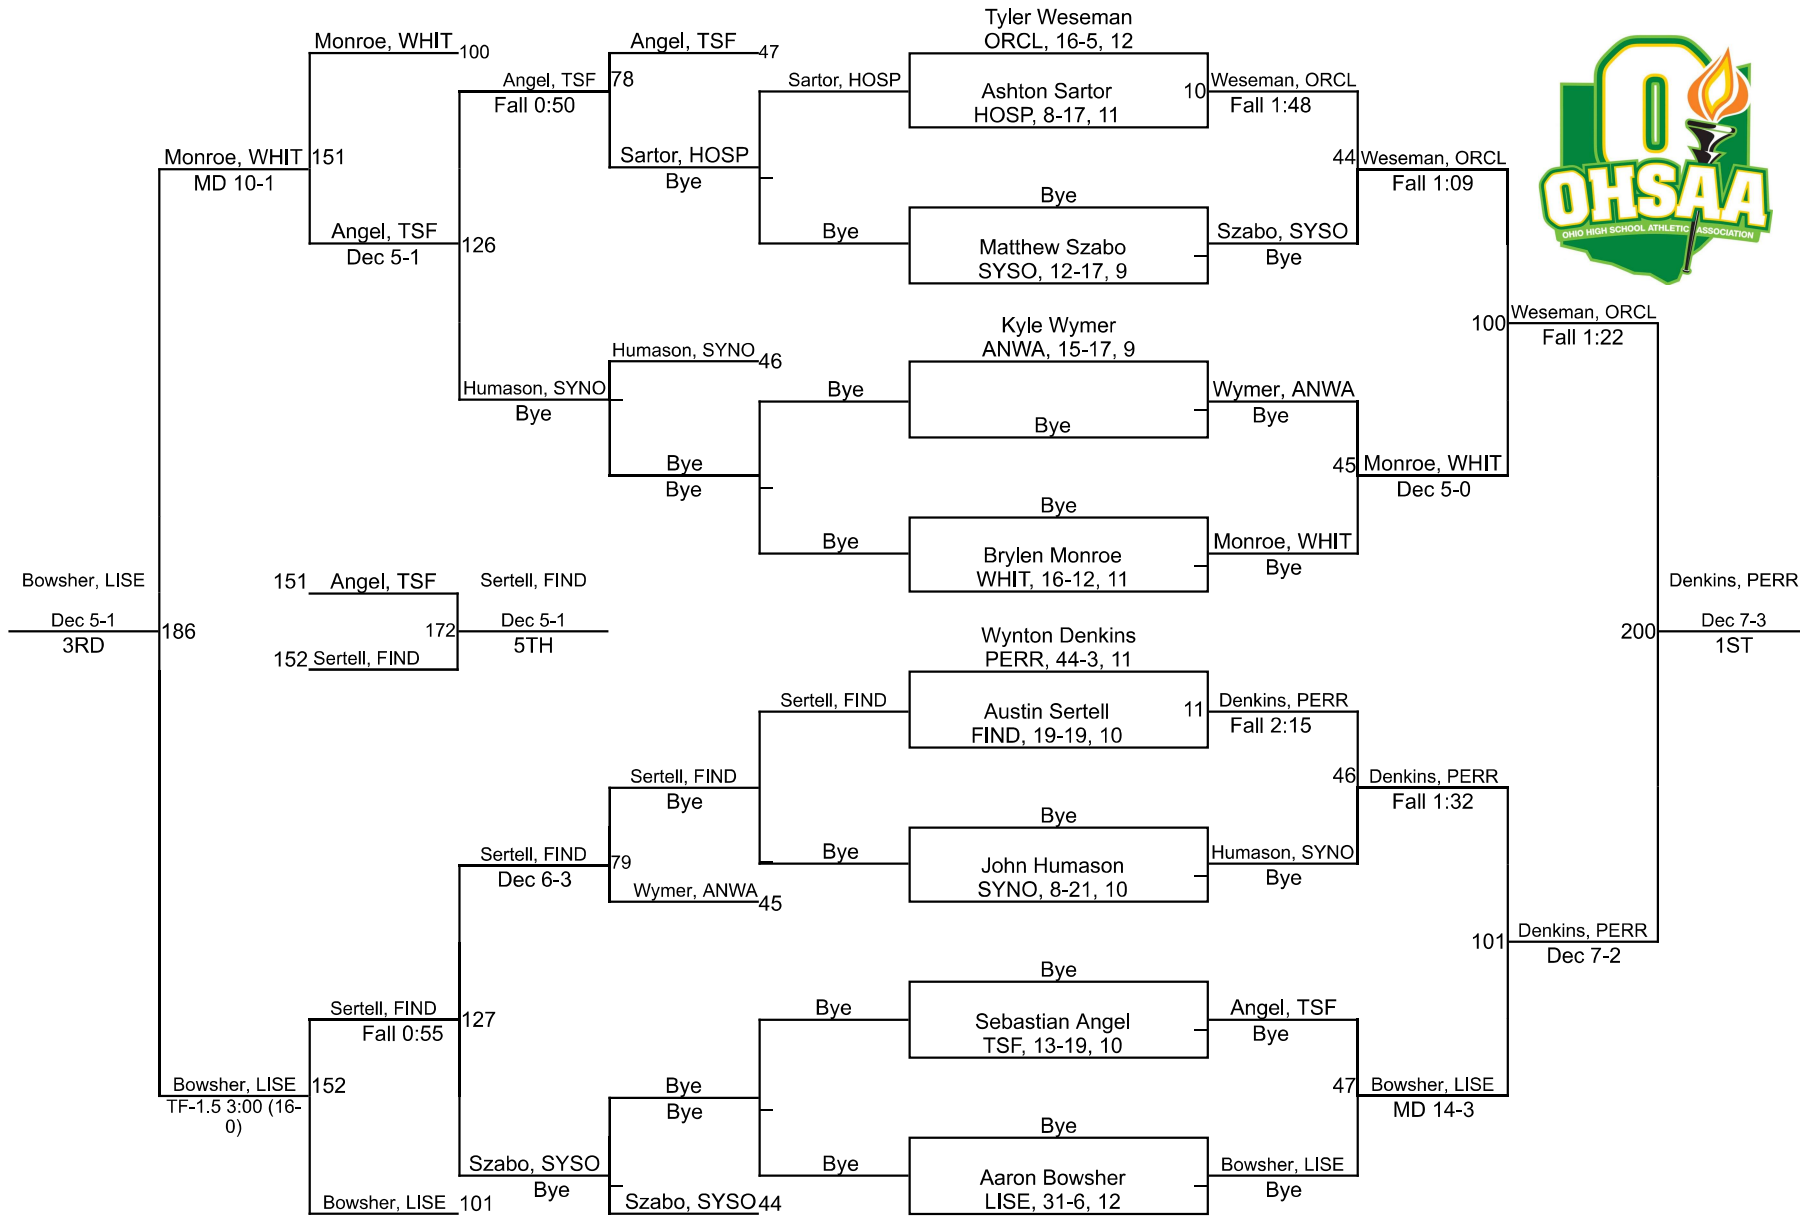

2022 Division 1 Oregon Clay Sectional

150